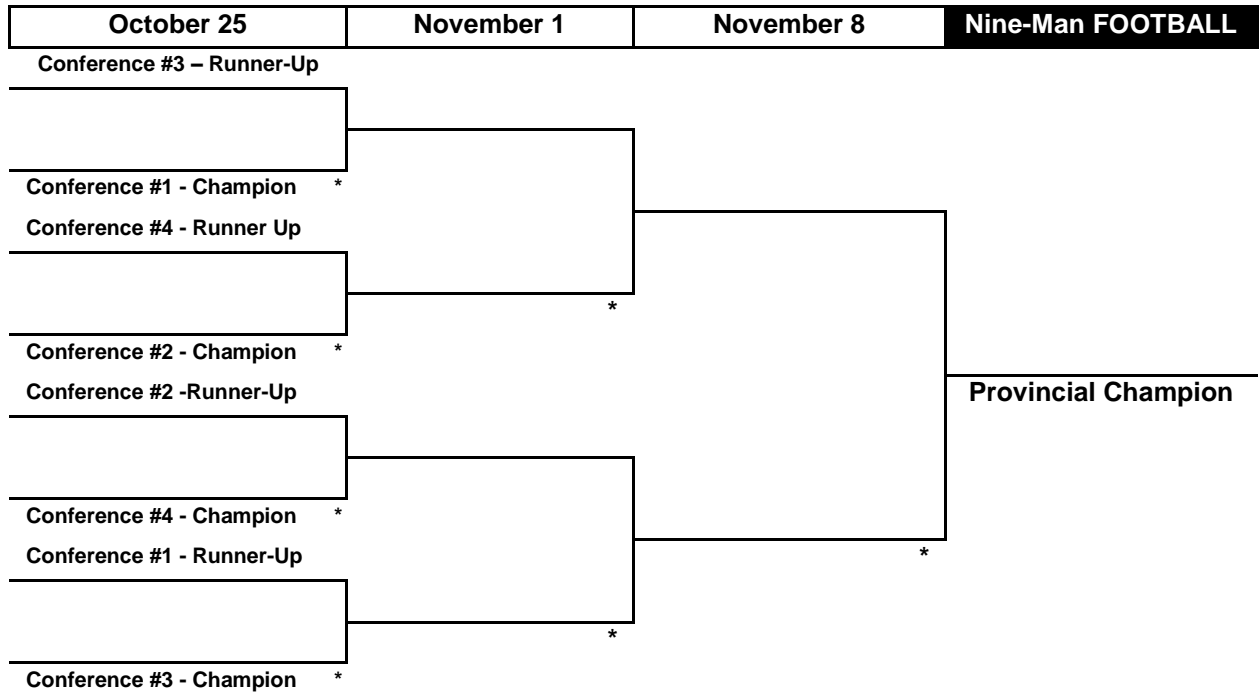

9 MAN FOOTBALL