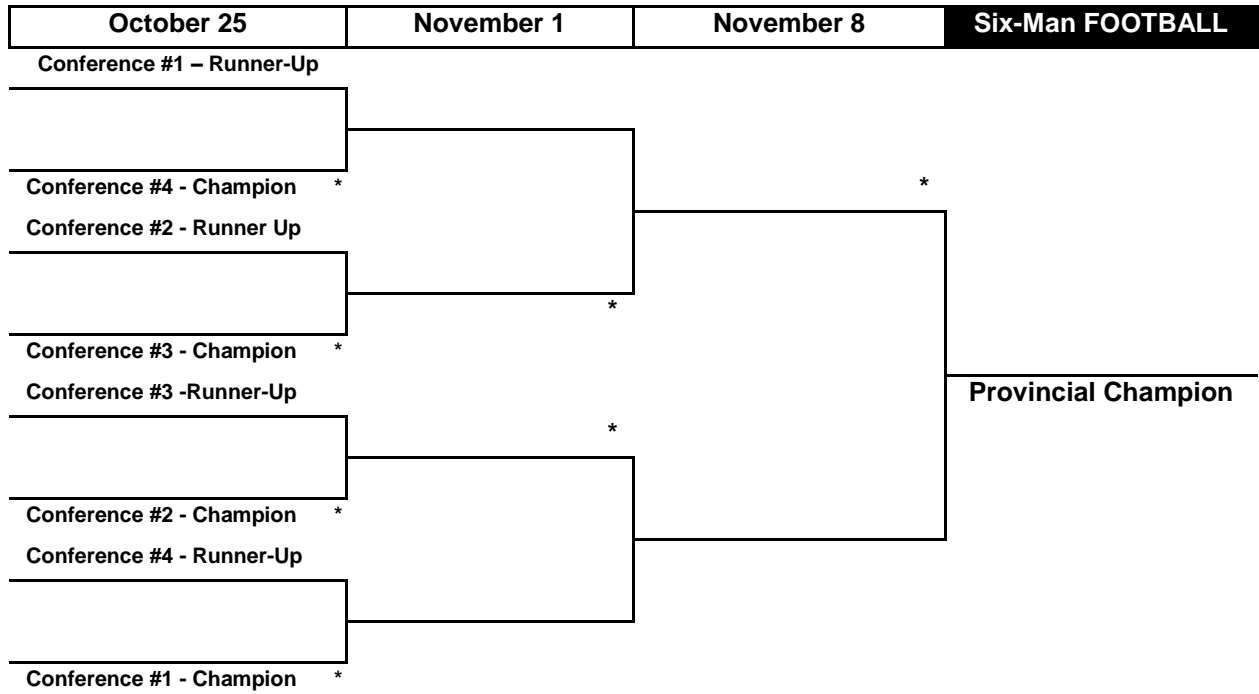

"1A and 2A" 6 MAN FOOTBALL