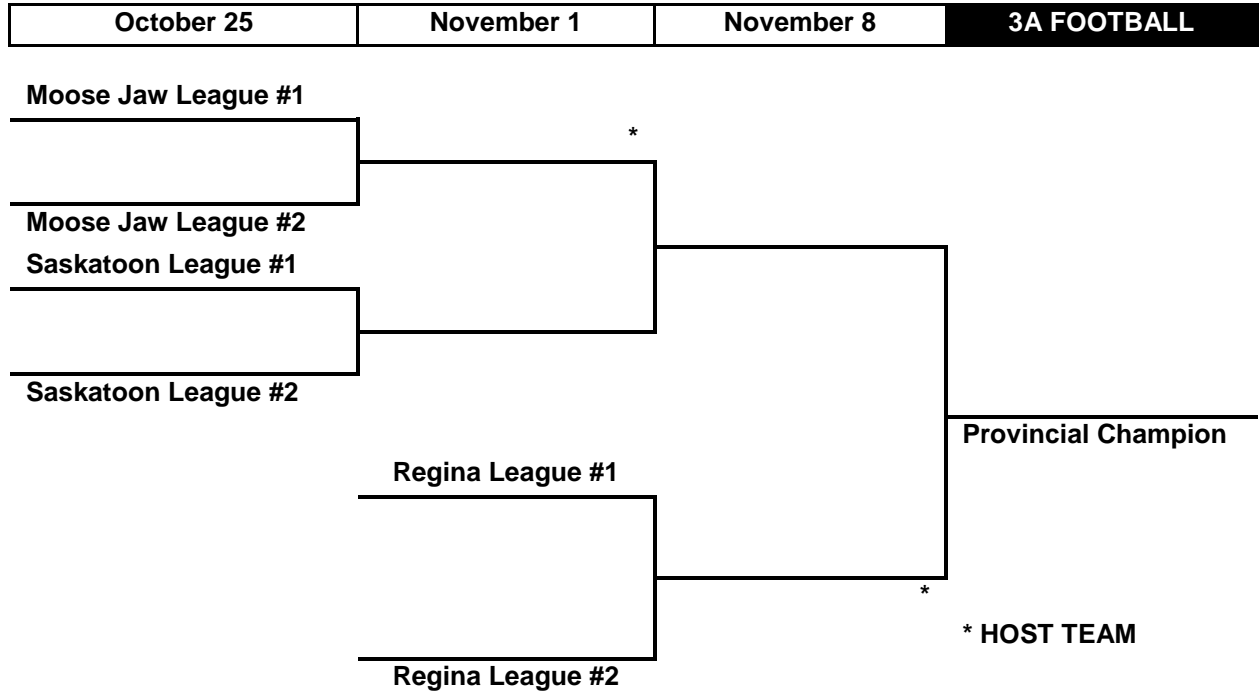

"3A" 12 MAN FOOTBALL