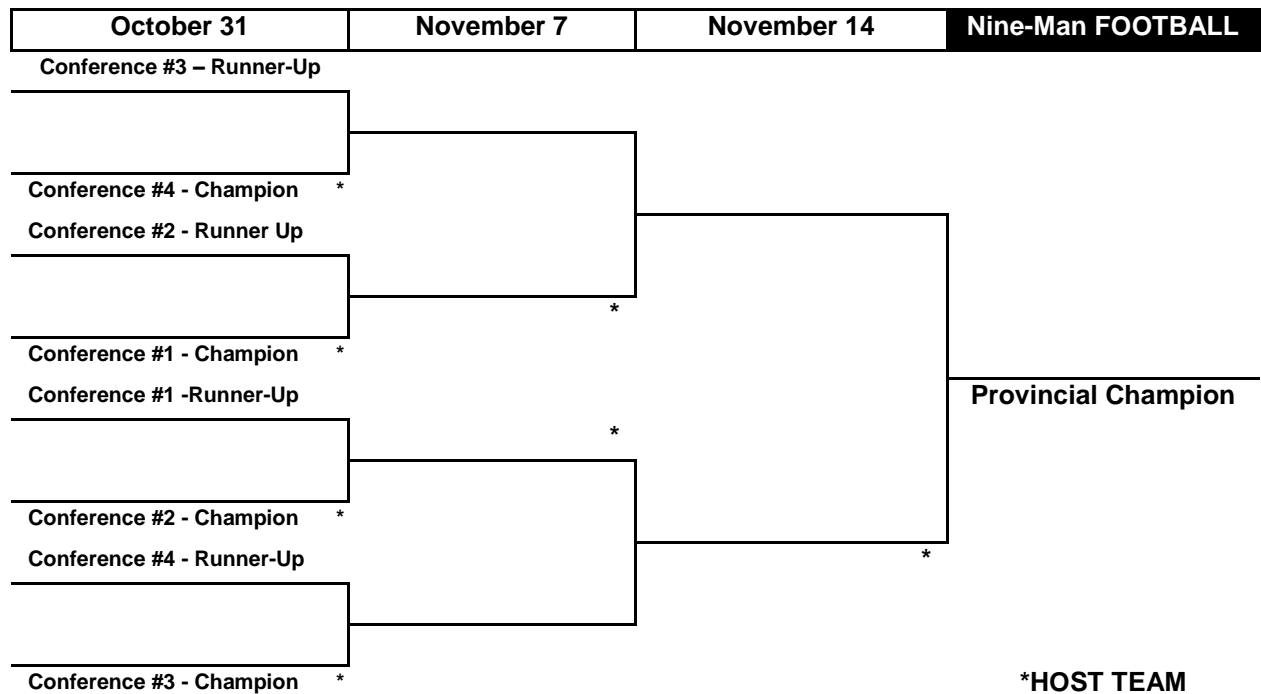

9 MAN FOOTBALL