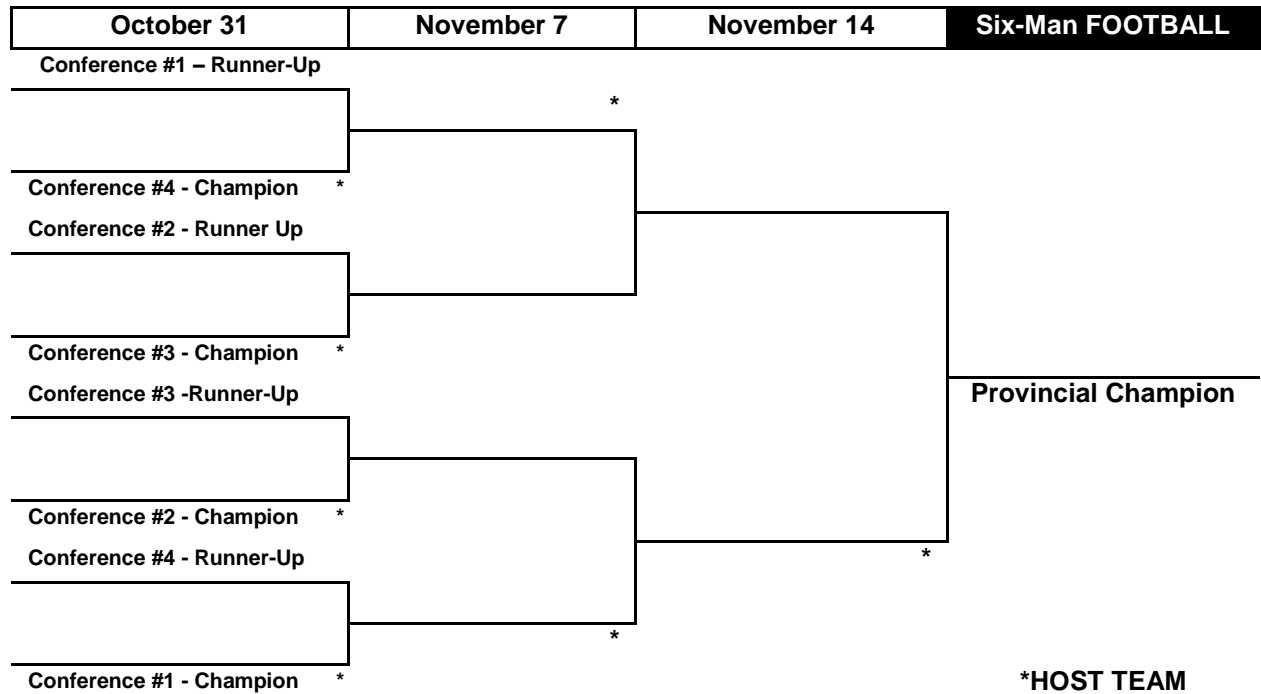

2009 PROVINCIAL FOOTBALL PLAYOFF SCHEDULES

"1A and 2A" 6 MAN FOOTBALL