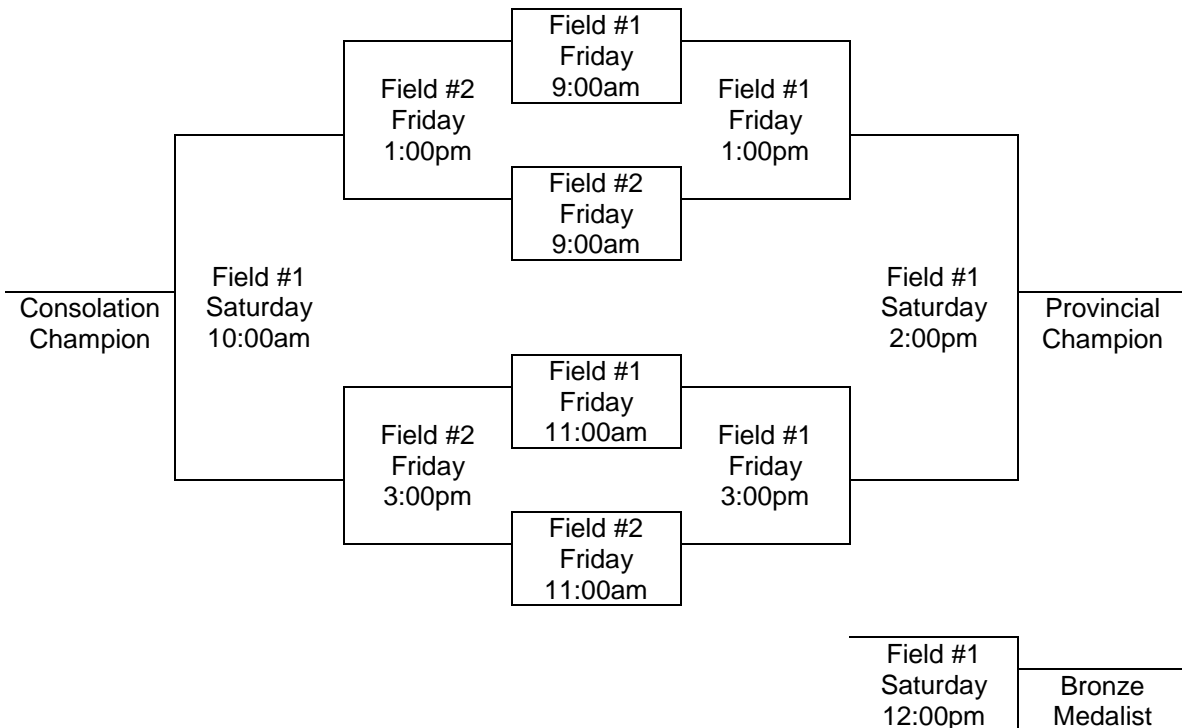

2009 PROVINCIAL SOCCER CHAMPIONSHIPS

Regional Soccer Draws

Regional Draws that advance TWO teams to Provincial Play:

3 team draw

4 team draw

5-team draw

6-team draw

7-team draw

Regional Soccer Draws

Regional Draws that advance THREE teams to Provincial Play:

4 team draw

PROVINCIAL TOURNAMENT – 8 TEAMS

TIME	FIELD #1	FIELD #2
Friday 9:00 am	Quarter-Final	Quarter-Final
Friday 11:00 am	Quarter-Final	Quarter-Final
Friday 1:00 pm	Semi-Final	Consolation Semi-Final
Friday 3:00 pm	Semi-Final	Consolation Semi-Final
Saturday 10:00am	Consolation Final	
Saturday 12:00 pm	Bronze Medal	
Saturday 2:00 pm	Gold Medal	

PROVINCIAL TOURNAMENT – 4 TEAMS

TIME	FIELD #1
Friday 1:00 pm	Semi-Final
Friday 3:00 pm	Semi-Final
Saturday 11:00am	Bronze Medal
Saturday 1:00 pm	Gold Medal