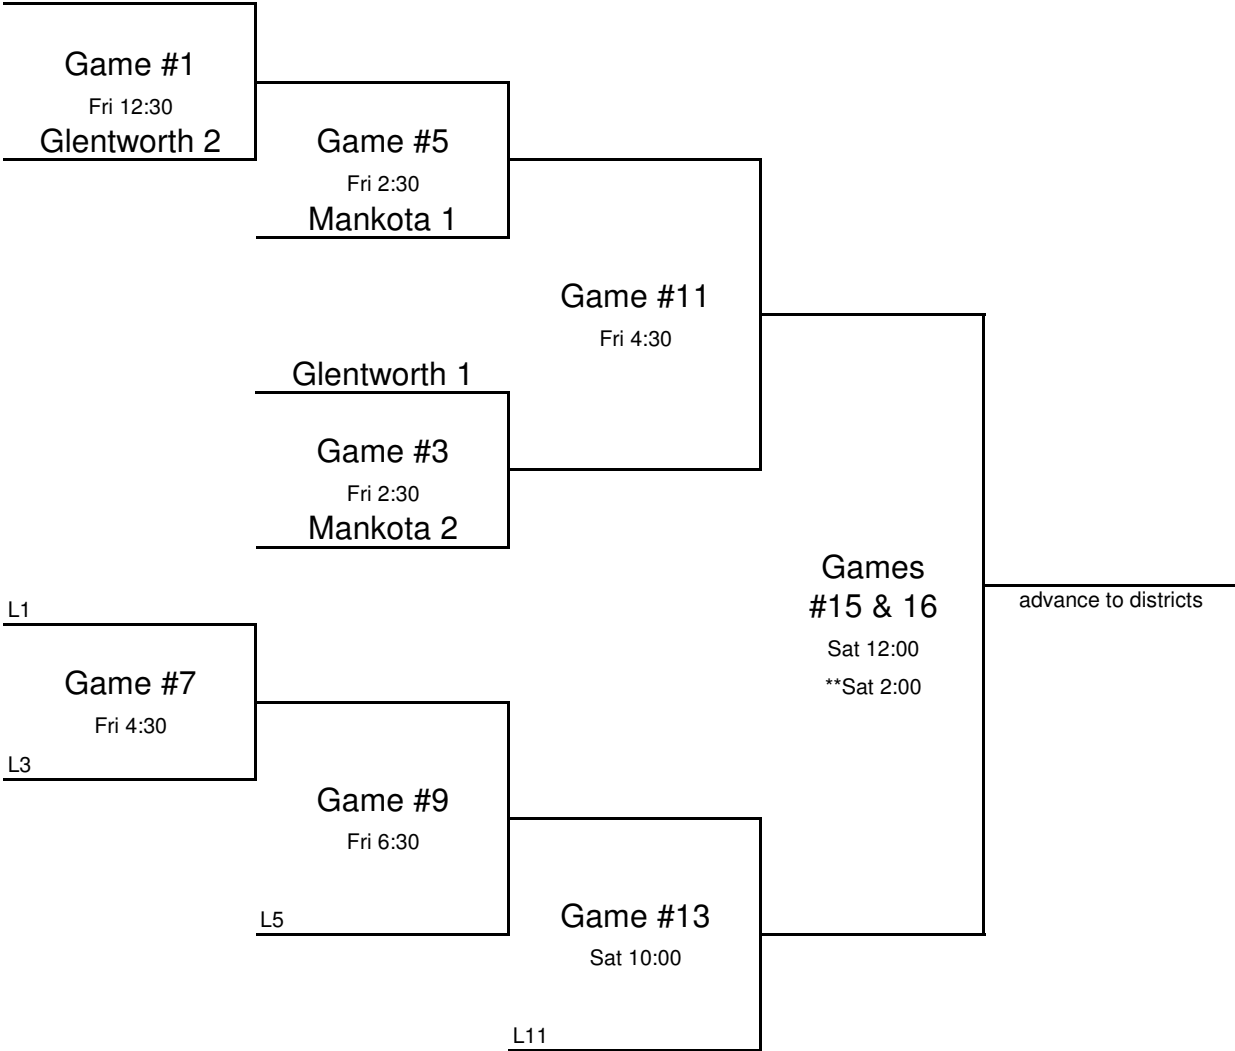

SW Section Championship Bantam Boys Draw

SW has no bantam boys teams

SW Section Championship Bantam Girls Draw

Gravelbourg

**Only require if Bside winner wins Game 15

SW Section Championship Bantam Mixed Draw

South West will advance two mixed teams to districts in Assiniboia

SW Bantam Curling Feb 3/4 @ Gravelbourg

Time	Ice 1	Ice 2	Ice 3	Ice 4
Fri 12:30	1	2		
Fri 2:30	6	5	3	4
Fri 4:30			7	8
Fri 6:30	12	11	10	9
Sat 10:00	13	14		
Sat 12:00			15	
Sat 2:00			16	