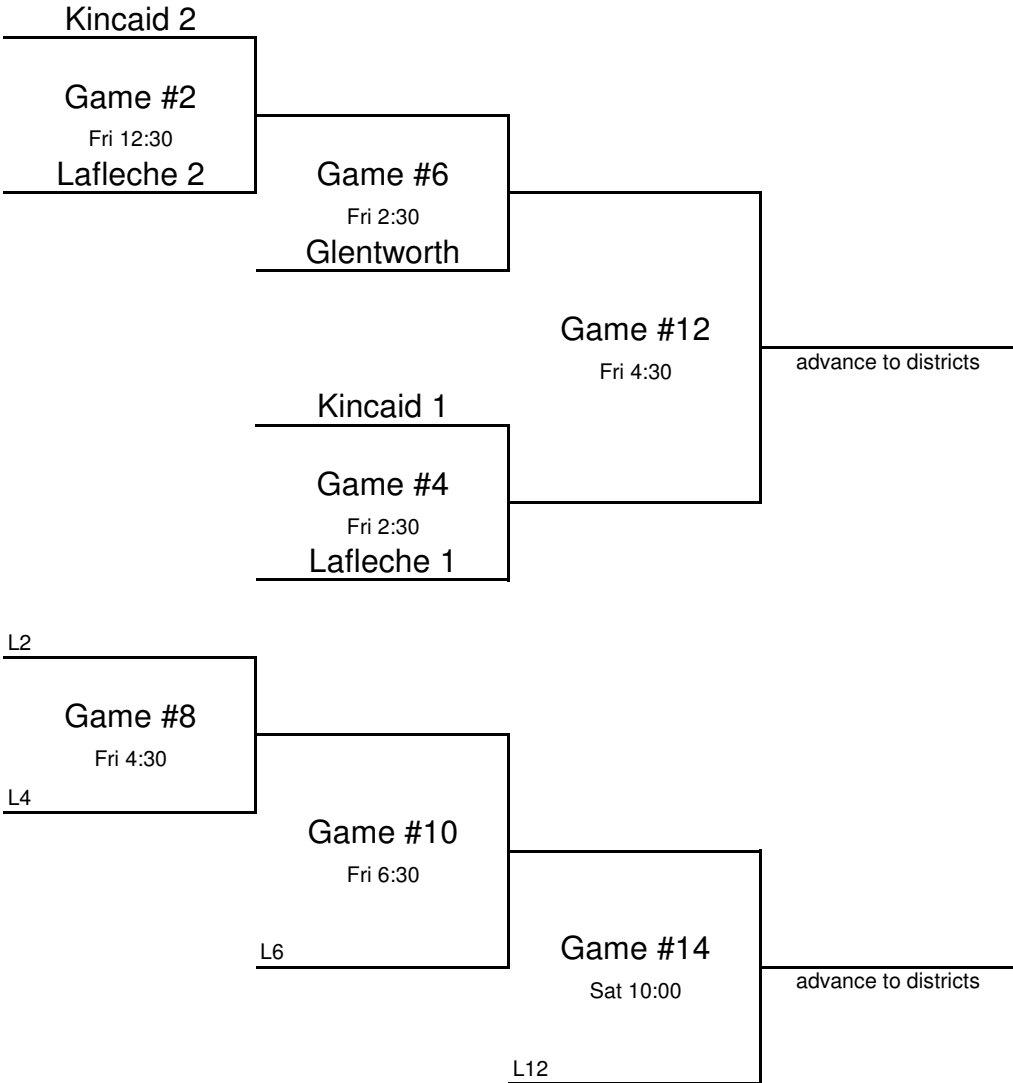

SW Section Championship Bantam Boys Draw

SW has no bantam boys teams

SW Section Championship Bantam Girls Draw

Gravelbourg

**Only require if Bside winner wins Game 15

SW Section Championship Bantam Mixed Draw

South West will advance two mixed teams to districts in Assiniboia

SW Bantam Curling Feb 3/4 @ Gravelbourg

Time	Ice 1	Ice 2	Ice 3	Ice 4
Fri 12:30	1	2		
Fri 2:30	6	5	3	4
Fri 4:30			7	8
Fri 6:30	12	11	10	9
Sat 10:00	13	14		
Sat 12:00			15	
Sat 2:00			16	