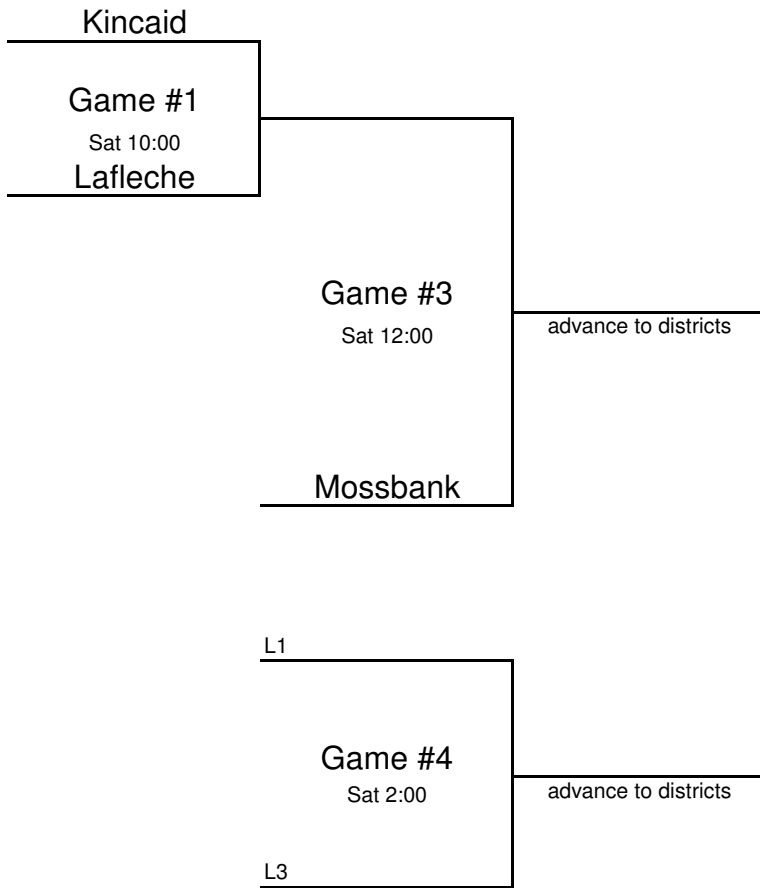

SW Section Championship Senior Boys Draw

SW Section Championship Senior Girls Draw

SW Section Championship Senior Mixed Draw

There are no SW Mixed Curling teams.

SW Senior Curling Saturday, Feb 4 @ Gravelbourg

Time	Ice 1	Ice 2	Ice 3	Ice 3
10:00			1	
12:00	2	3		
2:00				4

The Commissioner has the ability to make schedule changes as necessary