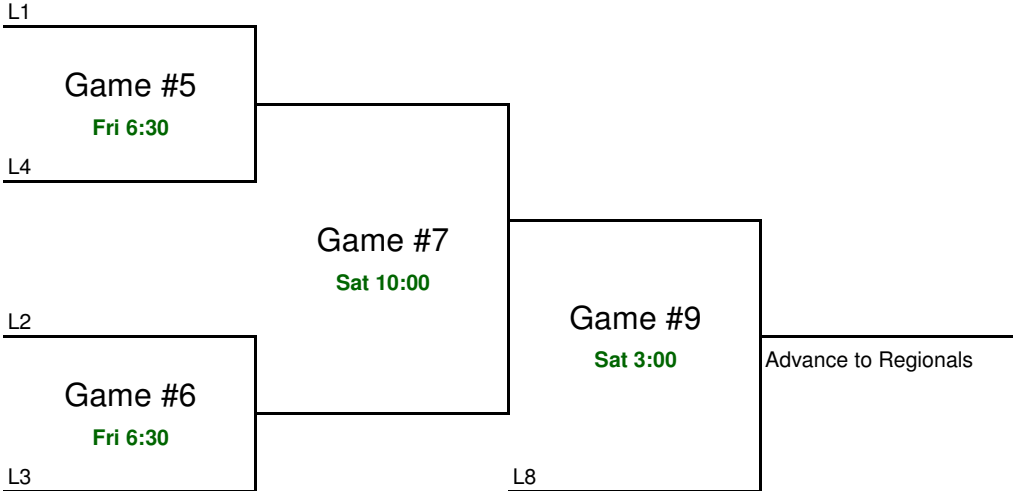

South Central District Sr Boys Draw

Moose Jaw 2

South Central District Sr Girls Draw

South Central District Sr Mixed Draw

SCD Senior Curling @ Gravelbourg Feb 10/11

Time	Ice 1	Ice 2	Ice 3	Ice 4
Fri 9:30	B1	B2	G1	
Fri 11:45	G2	M2	M1	
Fri 2:00		G3	B3	B4
Fri 4:15	M4	M3	G4	G5
Fri 6:30	B5	G6	M5	B6
Sat 10:00		B7	G7	
Sat 12:30	B8		G8	M6
Sat 3:00	M7	G9		B9