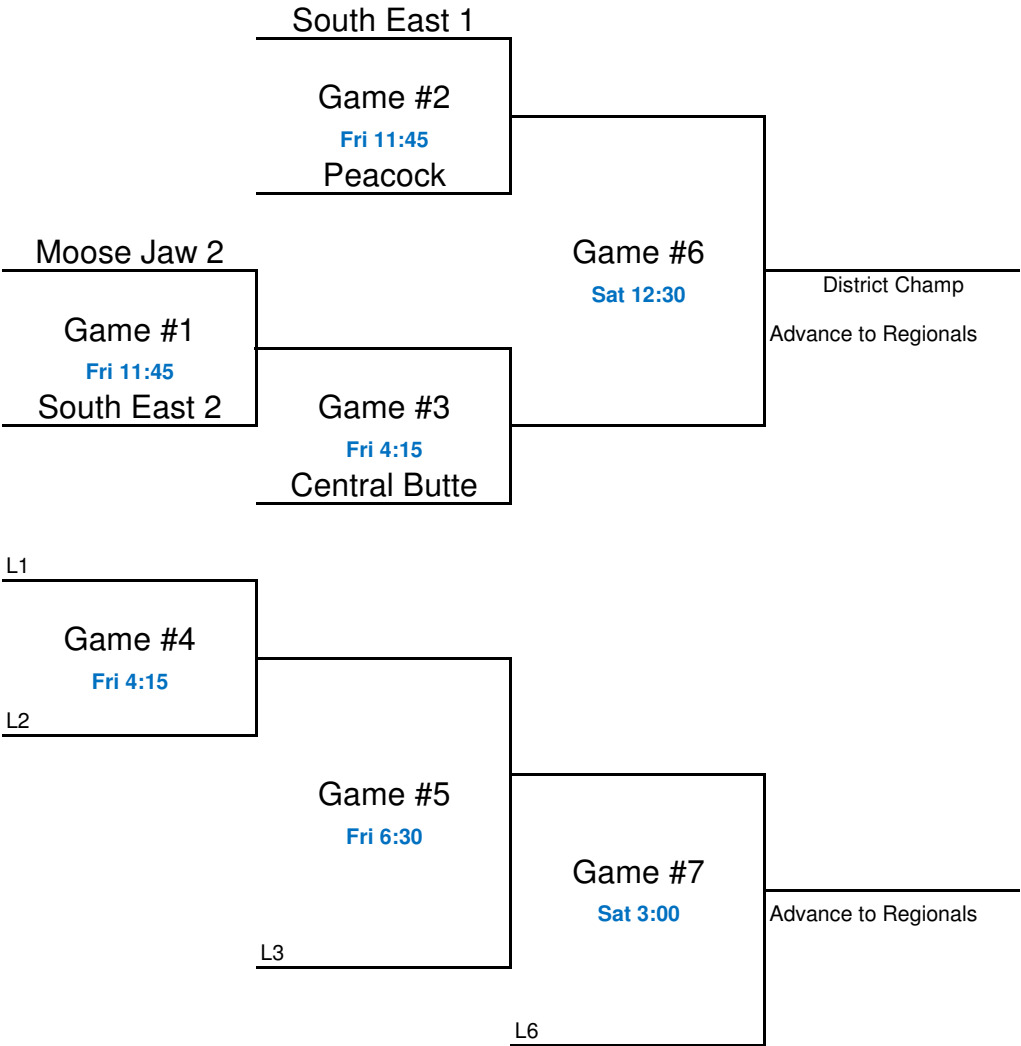

South Central District Sr Boys Draw

Moose Jaw 2

South Central District Sr Girls Draw

South Central District Sr Mixed Draw

SCD Senior Curling @ Gravelbourg Feb 10/11

Time	Ice 1	Ice 2	Ice 3	Ice 4
Fri 9:30	B1	B2	G1	
Fri 11:45	G2	M2	M1	
Fri 2:00		G3	B3	B4
Fri 4:15	M4	M3	G4	G5
Fri 6:30	B5	G6	M5	B6
Sat 10:00		B7	G7	
Sat 12:30	B8		G8	M6
Sat 3:00	M7	G9		B9