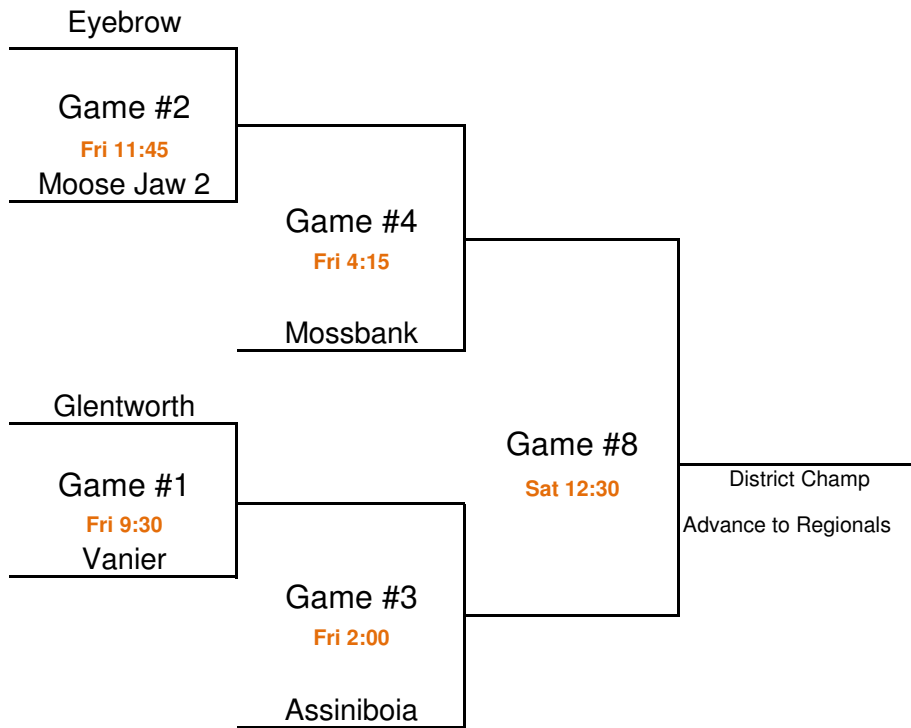

South Central District Sr Boys Draw

Moose Jaw 2

South Central District Sr Girls Draw

South Central District Sr Mixed Draw

SCD Senior Curling @ Gravelbourg Feb 10/11

Time	Ice 1	Ice 2	Ice 3	Ice 4
Fri 9:30	B1	B2	G1	
Fri 11:45	G2	M2	M1	
Fri 2:00		G3	B3	B4
Fri 4:15	M4	M3	G4	G5
Fri 6:30	B5	G6	M5	B6
Sat 10:00		B7	G7	
Sat 12:30	B8		G8	M6
Sat 3:00	M7	G9		B9